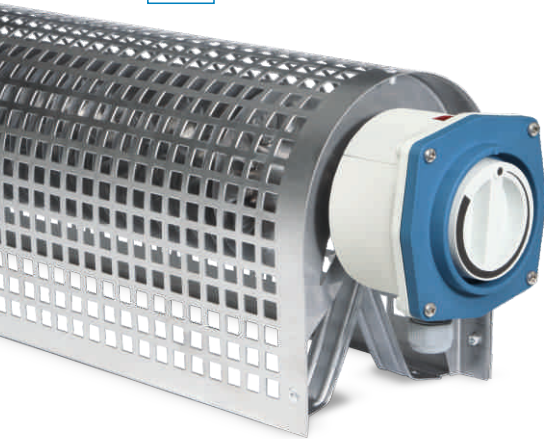

Accessories

QuickFit
You fix our baskets without any further tools or drillholes! Just put the basket over the already mounted RiRo and wedge it, ready!

QuickFit Protection Basket

Our protection baskets are valuable accessories: they protect against collisions, give additional protection against dust and are an optical enhancement. Like the heaters themselves, they are manufactured in high-grade steel, so that we offer a logical solution regarding both quality of material and optical general impression.

Stainless steel 1.4301 - Width 150 mm, Hight 195 mm						
Order number	BASKET 0500	BASKET 1000	BASKET 1500	BASKET 2000	BASKET 3000	BASKET 4000
Lenght mm	380	580	780	980	1380	1740
fits with RiRo type	u 500 E a 500 E f 120 E fa 120 E	u 1000 E s 1000 E a 1000 E	u 1500 E s 1500 E a 1500 E	u 2000 E s 2000 E a 2000 E f 600 E fa 600 E nt 500 E nta 500 E	u 3000 E s 3000 E a 3000 E f 935 E fa 935 E nt 800 E nta 800 E	u 4000 E f 1200 E fa 1200 E nt 1000 E nta 1000 E

Safety cover for adjustment knob

In many cases the position of the switch, once adjusted, shall not be altered. Just mount this safety cover to prevent manipulation by unauthorized people.

Order numer	Hight mm	Width mm	Depth mm
ABDECK	93	93	17